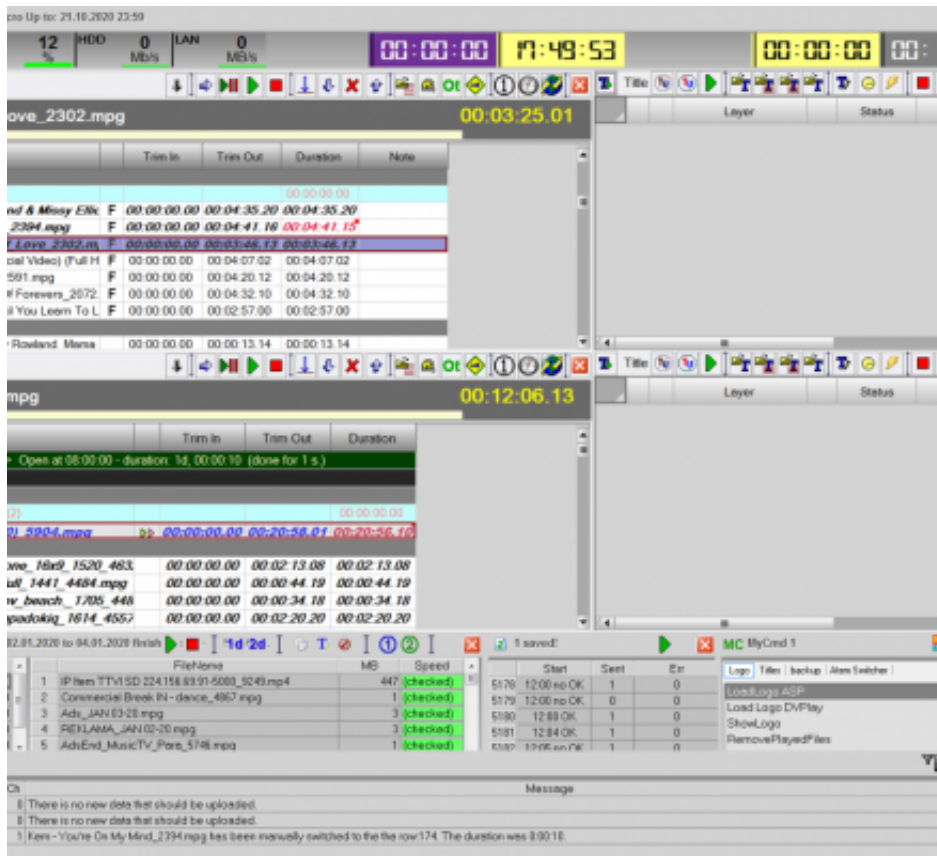

[Playout Automation Software Crack Works](#)

[Playout Automation Software Crack Works](#)

Electric Fence Software Electric Fence (eFence) is a memory debugger written ... of different items of electrical equipment to work together without suffering the effects of interference. Equipment should operate without interfering with broadcast and ... as orders and invoices of the automated purchase of goods and services.. NAS (Network-Attached Storage) is a server on the network that is dedicated and ... if they were attached to the Broadcast domain, regardless of their physical location. ... uses hacking tools without the technical understanding of how the tool works. ... Both the hash value and the seed are needed to crack a password hash.. Though it's tough to crack the inner sanctum — just eight of 47 senior execs are female ... WORK-LIFE PROGRAMS AT CHASE It's hard to do your best at work when you're ... program is a perfect example of how these practices play out handily for ... across all doses in all study participants using automated databases.